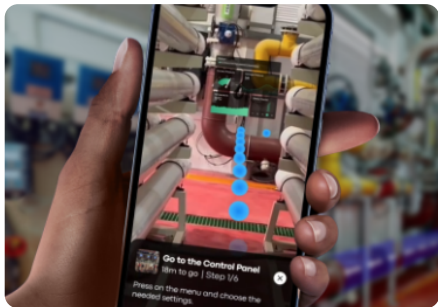

Connect your workers with cutting-edge technologies.

Treedis and Matterport are at the forefront of Industry 4.0. Together, we integrate cutting-edge technologies such as immersive AR and VR training, enhanced safety protocols, remote and field employee support and collaboration tools, digitized SOPs, and seamless IoT integration into everyday workflows. The result? A 30% improvement in performance metrics across a more connected workforce.

Navigate large facilities with ease.

The Treedis wayfinding package is tailored to meet your navigation needs across large facilities. Whether planning your route in advance within a digital twin, using mobile devices, or using augmented reality guidance, this unified process ensures a seamless experience whether you are in the field or working remotely.