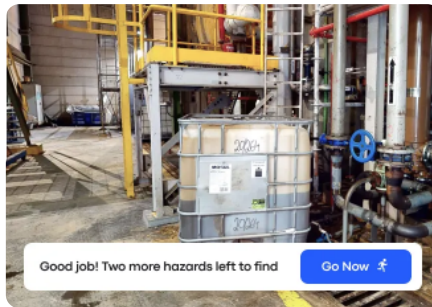

Create immersive experiences tailored to your needs.

From remote onboarding to interactive marketing and beyond, Treedis offers a wide range of solutions that leverage the power of Matterport's digital twin platform to create uniquely immersive experiences tailored to your company's specific needs.