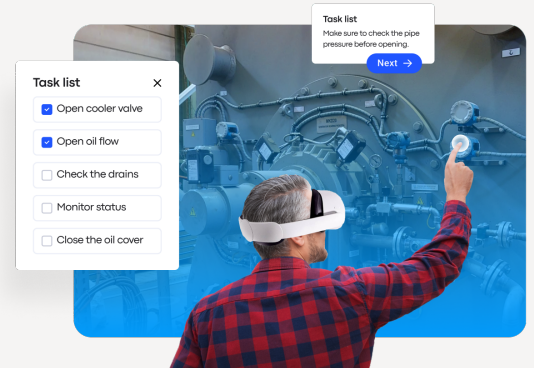

Connect your workers with cutting-edge technologies.

Treedis and Matterport are at the forefront of Industry 4.0. Together, we integrate cutting-edge technologies such as immersive AR and VR training, enhanced safety protocols, remote and field employee support and collaboration tools, digitized SOPs, and seamless IoT integration into everyday workflows. The result? A 30% improvement in performance metrics across a more connected workforce.

Navigate large facilities with ease.

The Treedis wayfinding package is tailored to meet your navigation needs across large facilities. Whether planning your route in advance within a digital twin, using mobile devices, or using augmented reality guidance, this unified process ensures a seamless experience whether you are in the field or working remotely.